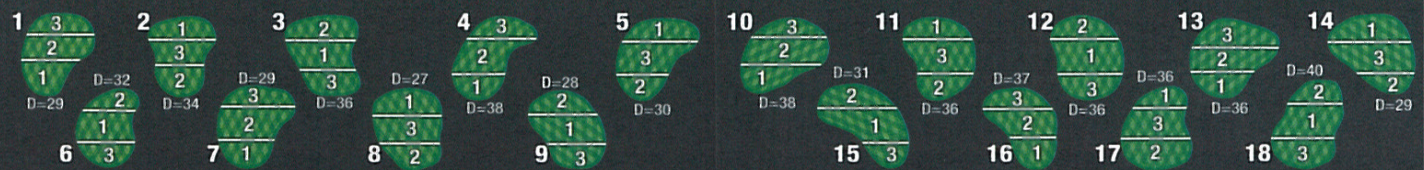

**USGA Rules and Etiquette of Golf Govern all play except as amended by Local Rules**

**Local Rules**

- Please observe posted cart rules
- Please rake bunkers, repair ball marks and fill divots
- Yardages on the course are measured to center of green
- Keep carts on paths for all par 3's and within 50 yards of the green on all holes
- Please keep pace with the group in front of you and follow the pace of play policy
- Proper golf etiquette and golf attire is required (collared shirt and no denim)
- Golfers are responsible for all damage done to the course, carts and private property

South Carolina Golf Course of the Year, 2010  
Top 100 Golf Course of the Carolinas, 2007  
Top 3 Low Country Course, 2004

Hole	1	2	3	4	5	6	7	8	9	Out	10	11	12	13	14	15	16	17	18	In	Tot	Hcp	Net	
Black	73.1/134	463	383	202	507	394	540	386	158	354	3387	364	195	443	381	418	579	444	174	505	3503	6890		
Gold	71.7/131	418	363	182	496	388	527	378	147	345	3244	342	187	400	371	411	564	434	164	482	3355	6599		
Blue	69.7/126	388	316	143	481	356	480	350	136	318	2968	332	165	388	351	375	516	400	143	451	3121	6089		
White	66.5/114	344	245	130	425	319	455	331	100	274	2623	292	129	339	292	294	477	363	91	414	2691	5314		
Handicap		1	9	17	5	3	7	15	11	13		10	18	8	12	2	6	4	16	14				
Par		4	4	3	5	4	5	4	3	4	36	4	3	4	4	4	5	4	3	5	36	72		
Red	68.6/107	328	237	110	402	314	419	269	93	262	2434	286	98	310	266	285	437	350	77	315	2424	4858		
Handicap		3	7	15	17	1	13	9	5	11		4	18	10	6	12	2	8	16	14				